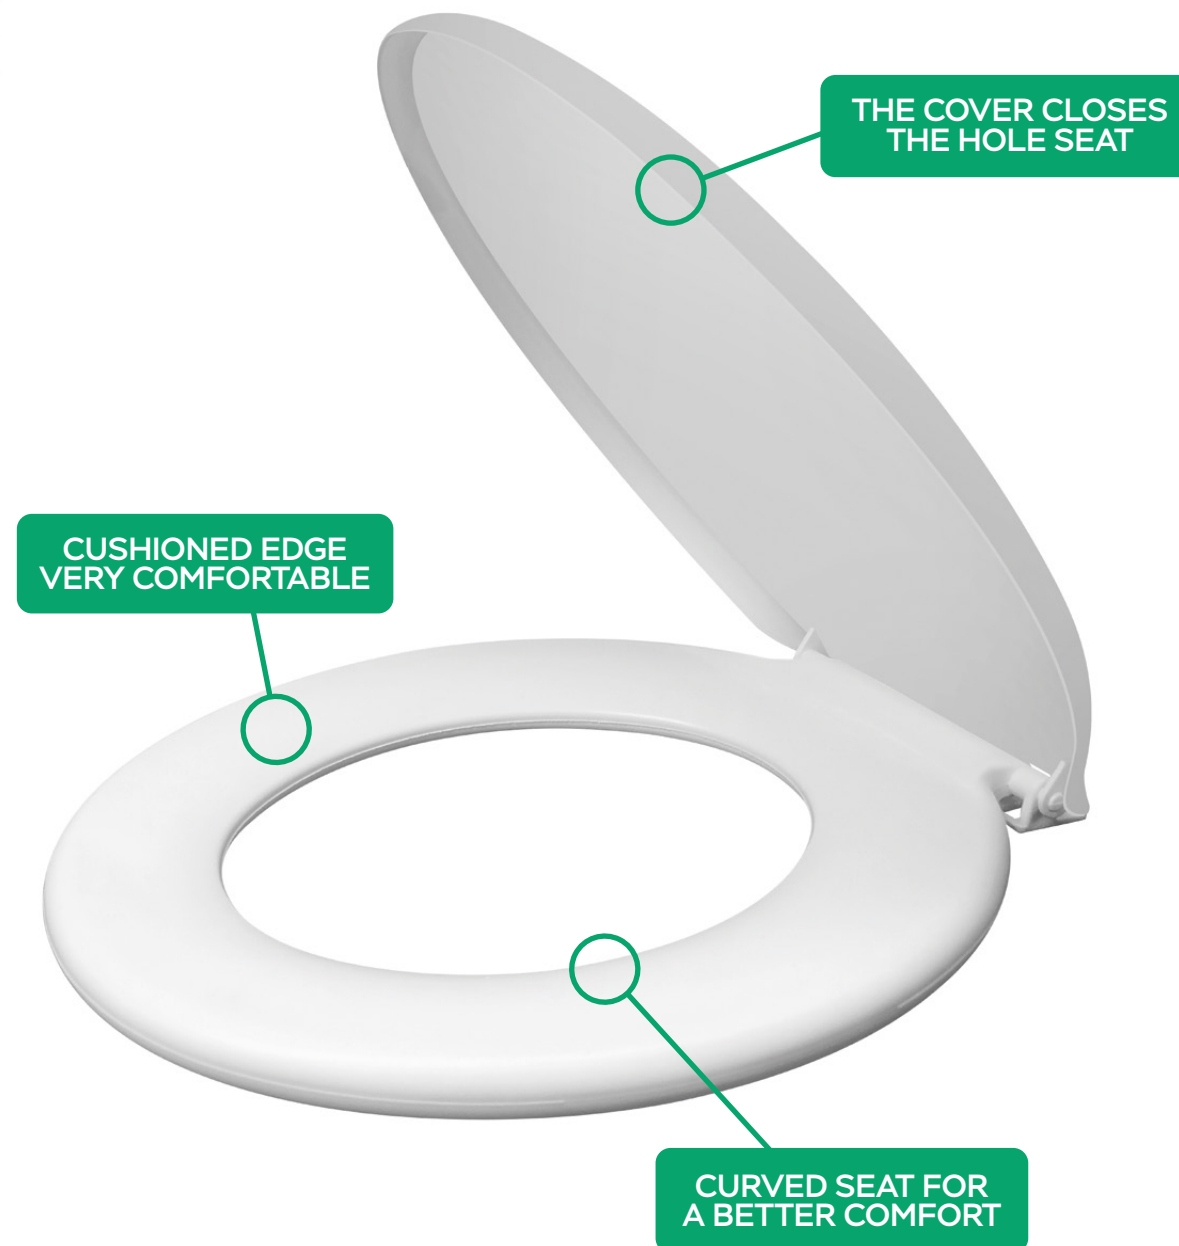

AVAILABLE ONLY IN WHITE COLOR.

CHARACTERISTICS

- VERY COMFORTABLE.
- HIGH DURABILITY.
- EASY CLEANING.
- 100% WATERPROOF.
- HIGH GLOW.
- INSTALLATION KIT.
- EASY INSTALLATION.

COMPOSITION

- TOILET SEAT / HINGE: 100% POLYPROPYLENE.
- EDGE: BLOWN INTO EVA AND INJECTED WITH PU.

MASTER PACK

- 5 UNITS.