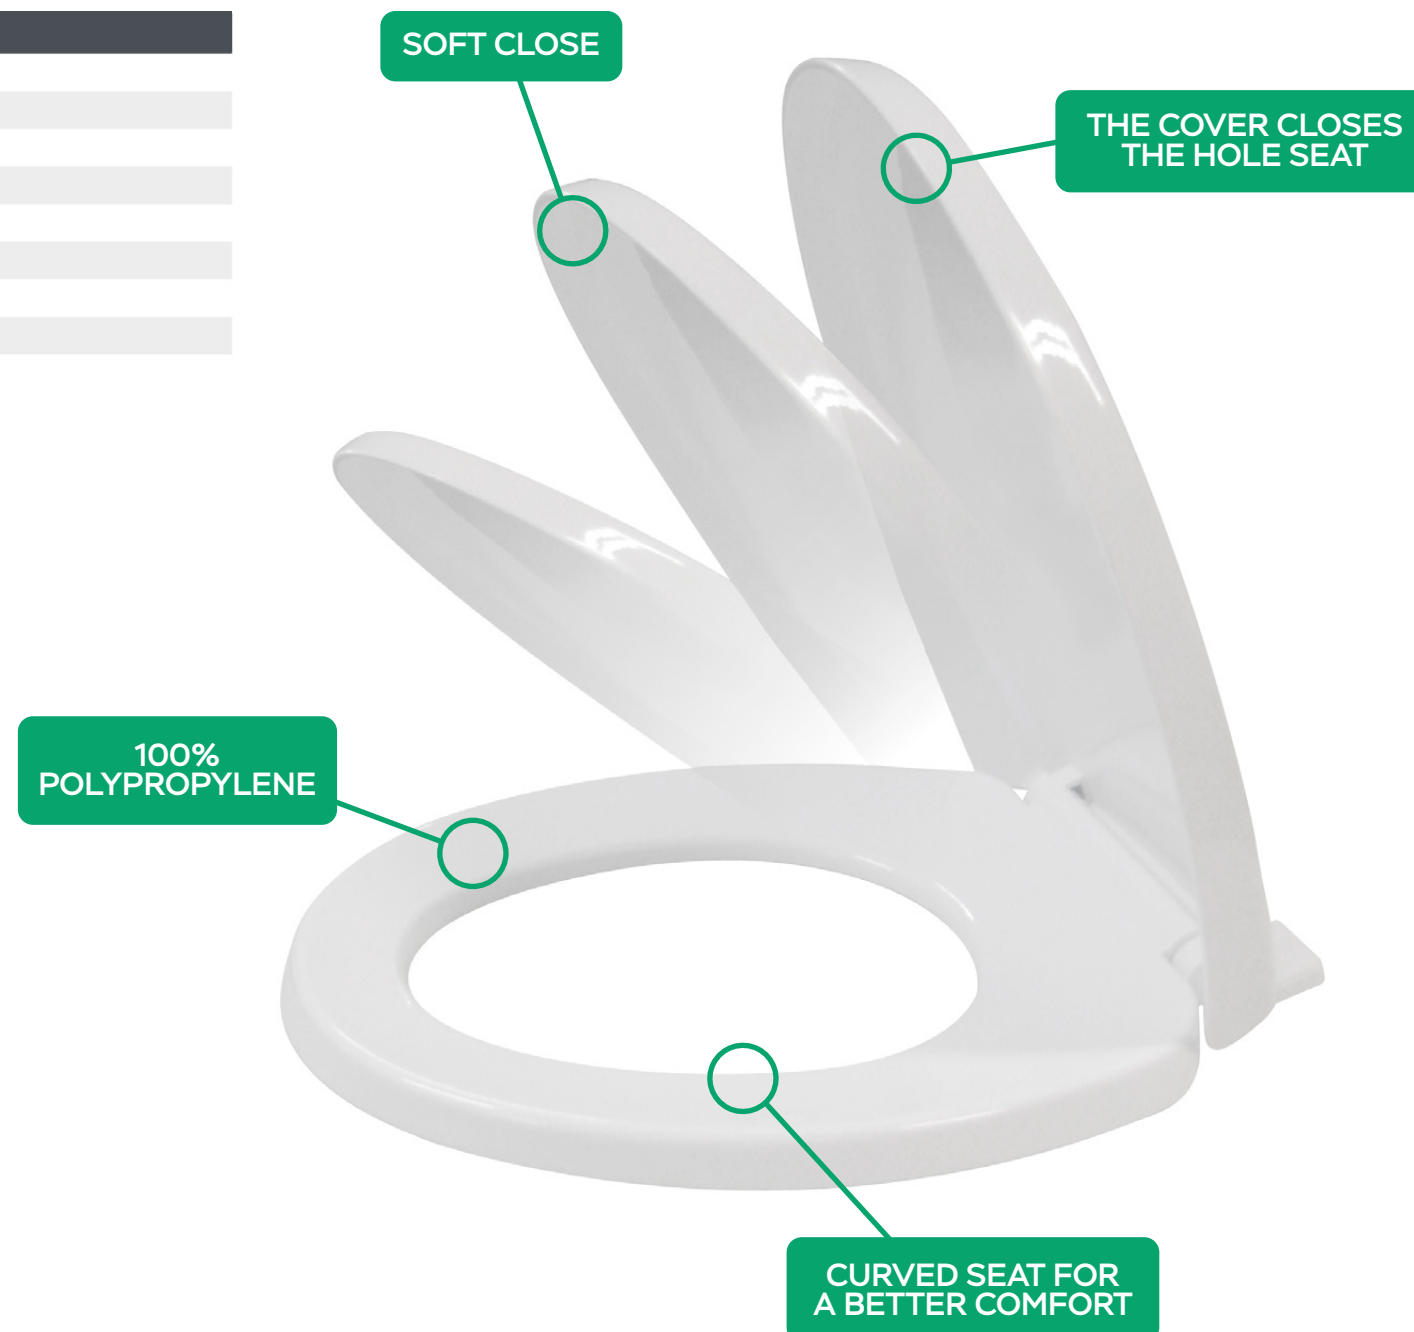

CHARACTERISTICS

- MODERN DESIGN.
- HIGH DURABILITY.
- EASY CLEANING.
- 100% WATERPROOF.
- HIGH GLOW.
- INSTALLATION KIT.
- EASY INSTALLATION.

COMPOSITION

- TOILET SEAT / HINGE: 100% POLYPROPYLENE.

MASTER PACK

- 10 UNITS.