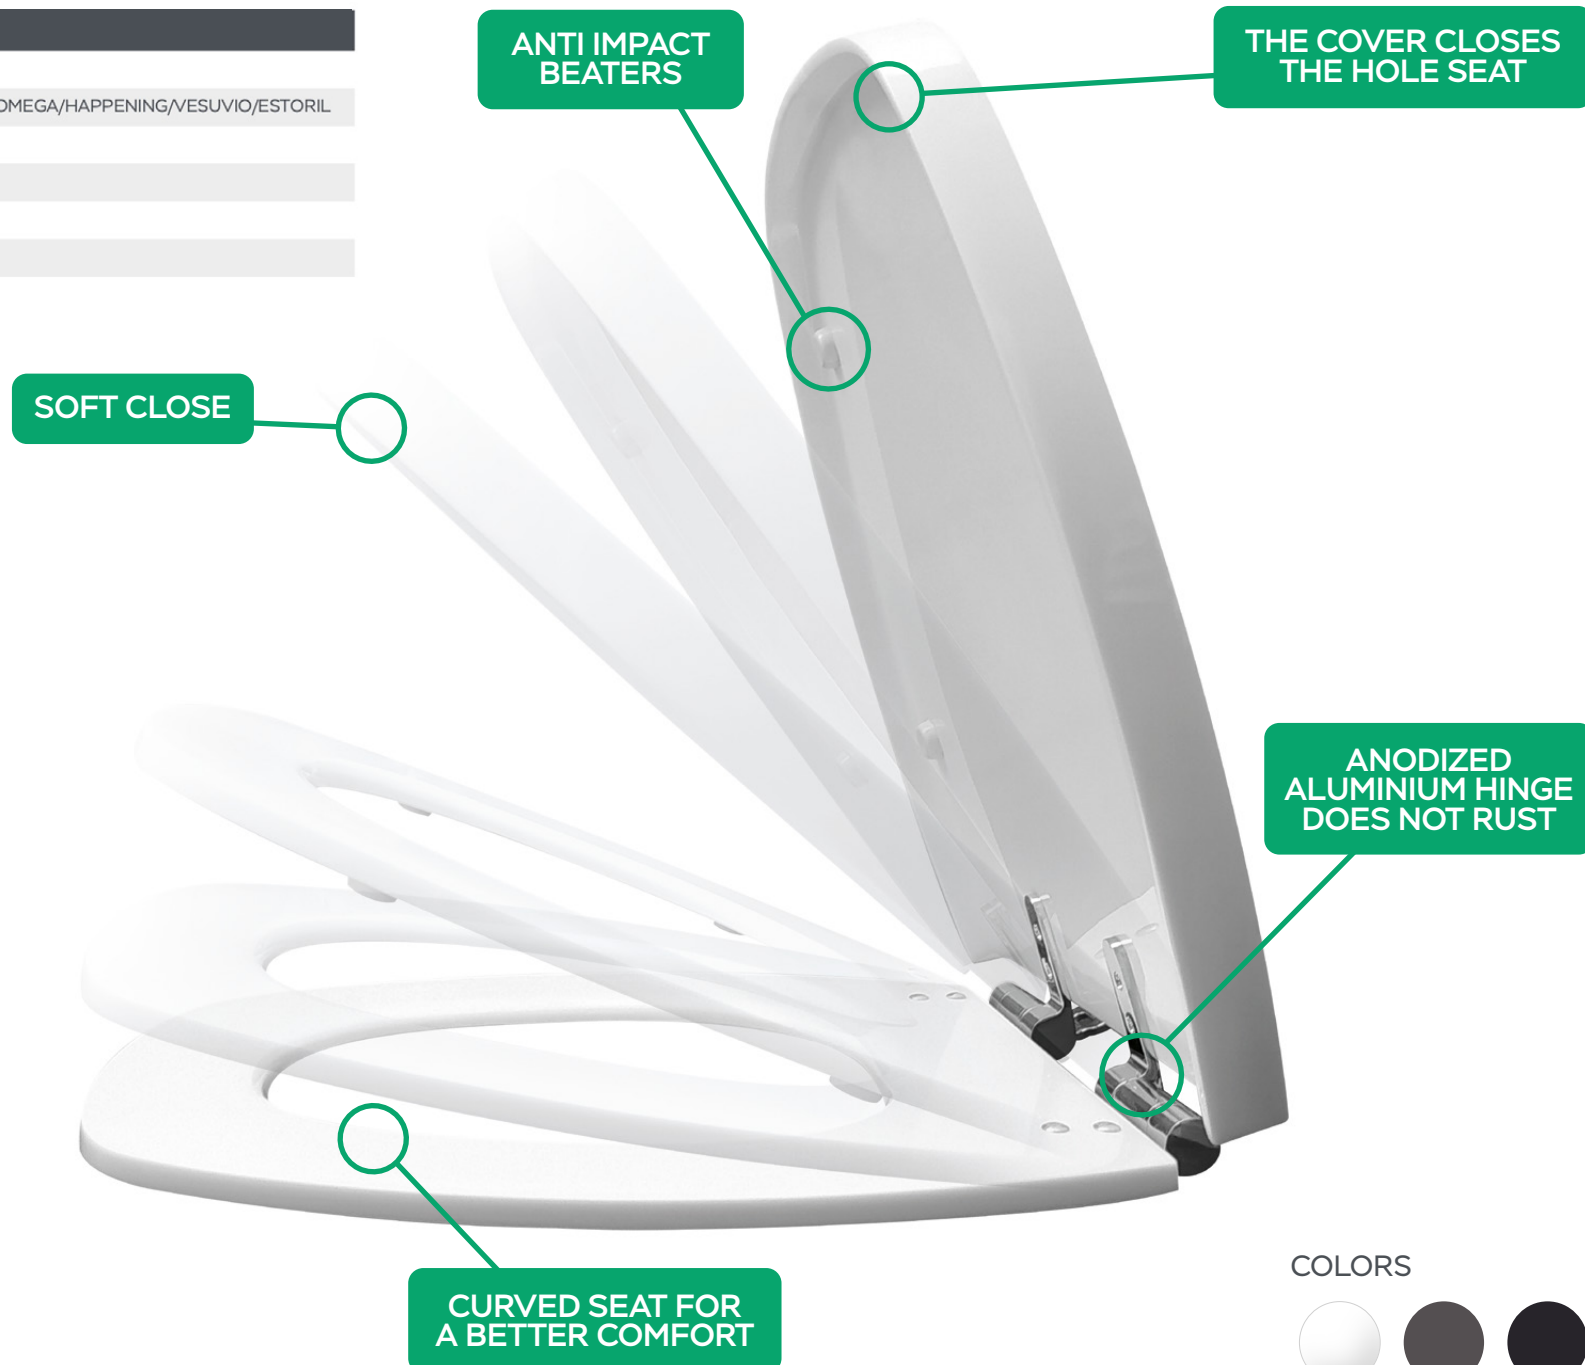

Sicmol
THE BEST TOILET SEAT

CHARACTERISTICS

- MODERN DESIGN.
- EASY TO CLEAN.
- 100% WATERPROOF.
- HIGH GLOW.
- EASY INSTALLATION.
- INSTALLATION KIT.
- CHROME COVERS THAT HIDE THE SCREWS.

COMPOSITION

- TOILET SEAT: 100% POLYESTER AND PIGMENTED RESIN.
- CHROMED ZINC HINGE, DOES NOT RUST.

UNIT PACK

MASTER PACK

COLORS

Sicmol
THE BEST TOILET SEAT

CHARACTERISTICS

- MODERN DESIGN.
- EASY TO CLEAN.
- 100% WATERPROOF.
- HIGH GLOW.
- EASY INSTALLATION.
- INSTALLATION KIT.
- CHROME COVERS THAT HIDE THE SCREWS.

COMPOSITION

- TOILET SEAT: 100% POLYESTER AND PIGMENTED RESIN.
- CHROMED ZINC HINGE, DOES NOT RUST.

MASTER PACK

- 5 UNITS.

TOILET SEATS

POLYESTER

Sicmol
THE BEST TOILET SEAT

WITH COVER