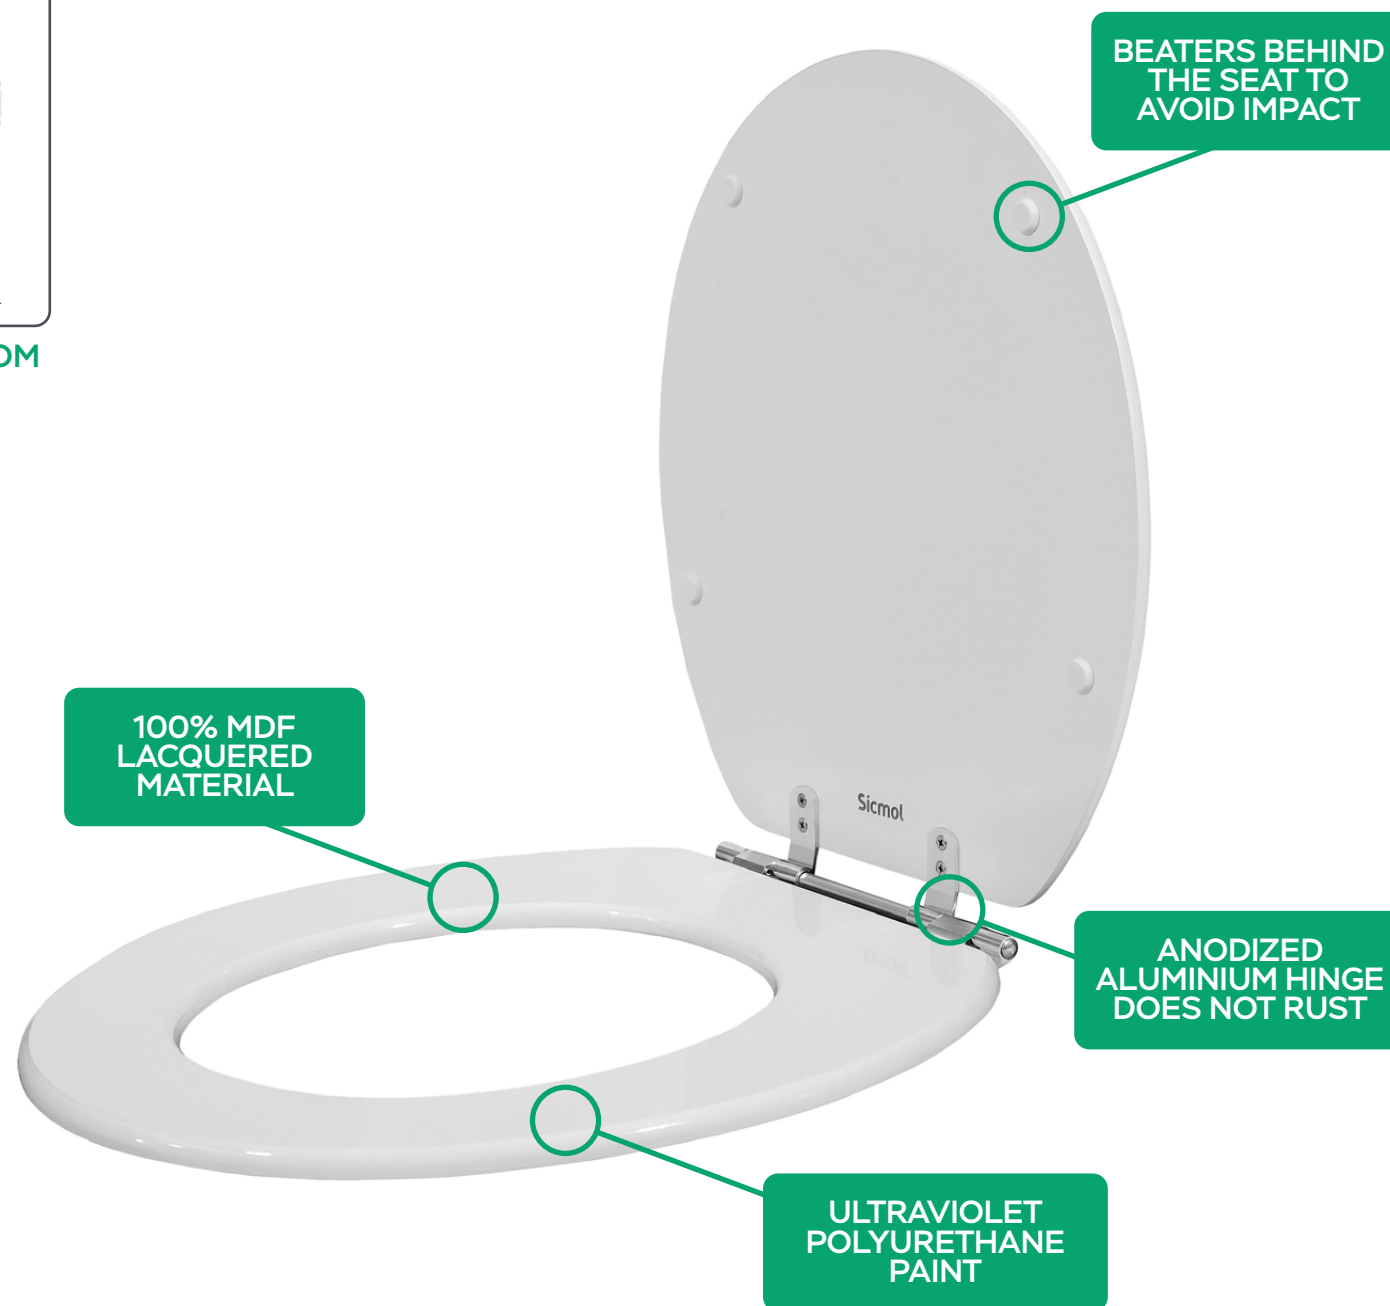

Sicmol
THE BEST TOILET SEAT

CHARACTERISTICS

- MODERN DESIGN.
- EASY TO CLEAN.
- 100% WATERPROOF.
- HIGH GLOW.
- EASY INSTALLATION.
- INSTALLATION KIT.
- CHROME COVERS THAT HIDE THE SCREWS.

COMPOSITION

- TOILET SEAT: 100% POLYESTER AND PIGMENTED RESIN.
- CHROMED ZINC HINGE, DOES NOT RUST.

COMPOSITION

- TOILET SEAT: 100% POLYESTER AND PIGMENTED RESIN.
- CHROMED ZINC HINGE, DOES NOT RUST.

MASTER PACK

- 5 UNITS.

TOILET SEATS

POLYESTER

Sicmol
THE BEST TOILET SEAT

WITH COVER

- GREAT COST BENEFIT.
- EASY TO CLEAN.
- 100% WATERPROOF.
- HIGH GLOW.
- DOUBLE RIVET REINFORCEMENT.
- INSTALLATION KIT.
- EASY INSTALLATION.
- MODERN DESIGN.

COMPOSITION

- TOILET SEAT: 100% POLYESTER AND PIGMENTED RESIN.
- HINGE: ANODIZED ALUMINIUM.

Sicmol

THE BEST TOILET SEAT

CHARACTERISTICS

- HINGE FIXATION PERFORMED BEHIND THE COVER WHICH MAKES IT EVEN MORE DIFFICULT FOR WATER ENTRY.
- HIGH IMPERMEABILITY.
- HIGH GLOW .
- INSTALLATION KIT.
- EASY INSTALLATION.
- MODERN DESIGN.