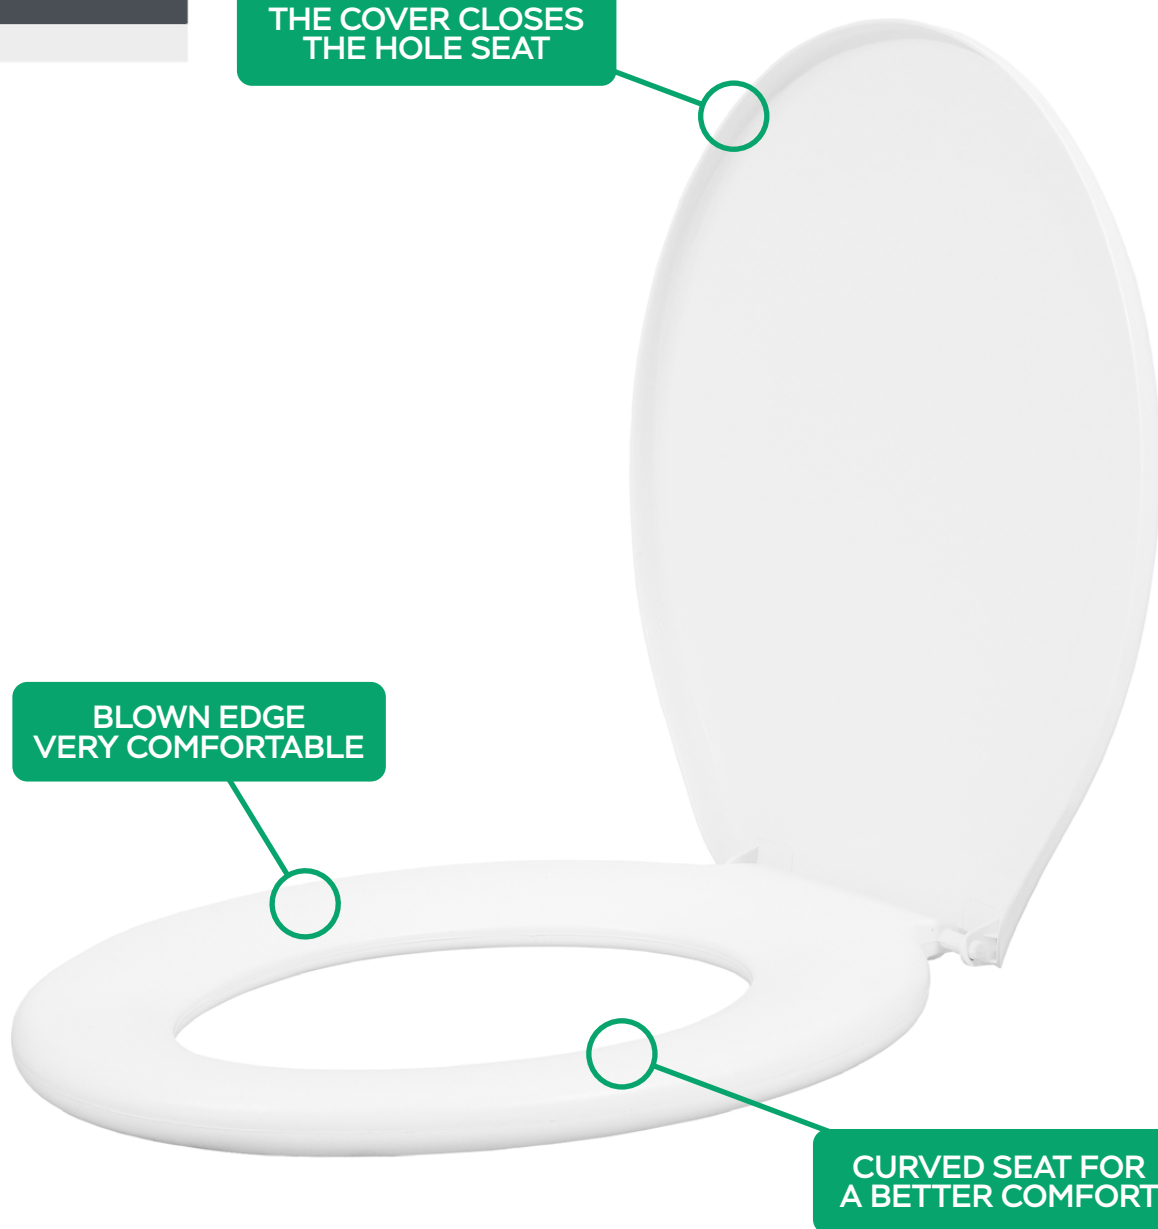

MASTER PACK

- 5 UNITS.

AVAILABLE ONLY IN WHITE COLOR.

TOILET SEATS

SLIM

Sicmol
THE BEST TOILET SEAT

CODE	MODEL
25849	CONVENCIONAL

THE COVER CLOSES
THE HOLE SEAT

UNIT PACK

MASTER PACK

CHARACTERISTICS

- TOO COMFORTABLE.
- HIGH DURABILITY.
- EASY CLEANING.
- 100% WATERPROOF.
- HIGH GLOW.
- INSTALLATION KIT.
- EASY INSTALLATION.

COMPOSITION

- TOILET SEAT / HINGE: 100% POLYPROPYLENE.