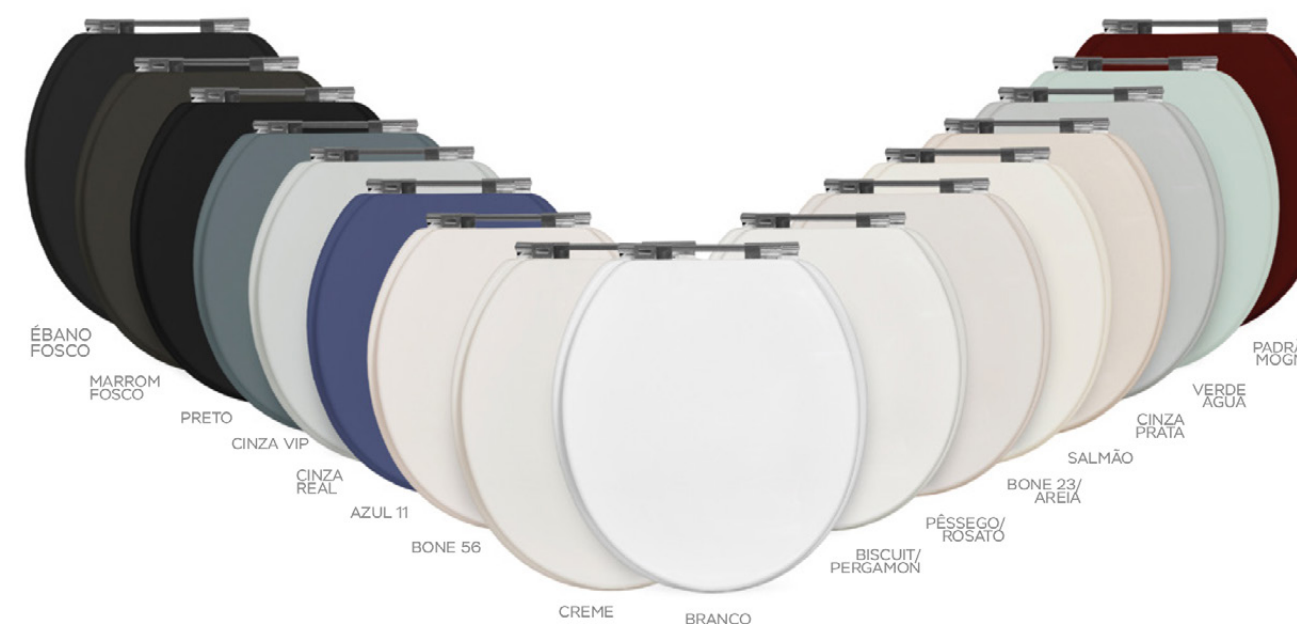

MODELS AND COLORS

CODE	MODEL
25583	AMARILIS
15054	ANGRA/AVANT/CITY/CITY PLUS/LIKE/VIP/ART/FLEX
5533	ASPEN/FAST/LOREN ONE/ALAMO
25	ATRIUM
31	AVALON
34	BALI/HALL
43	BELLE EPOQUE/OXFORD
18522	BOSS
26	CALYPSO
6032	CALYPSO PLUS
17	CARRARA/NUOVA/DUNA/LINK/LK/LEVEL/OMEGA/HAPPENING/VESUVIO/ESTORIL
1	CONVENCIONAL
1657	CONVENCIONAL PNE SEM TAMPA
15307	CONVENCIONAL PNE COM TAMPA
24023	DEBBA
35	DONNA
40	DUOMO PLUS
36	EROS
25581	FLOX
28	HAMPTON
16	IBIZA
25582	LIRIO
2695	LUNA
24041	MALVA BRANCA
19	MONTE CARLO/TURIM
27	NUAGE
20	PARIS/EZEDRA
17404	QUADRA/PIANO/POLO/AXIS/UNIC/ELITE/GAP/LOREN LIKE
42	RAVENA/TARGA/IZY/STUDIO
32	RIVIERA/NEXO/SMART/NEO

CODE	MODEL
29	SABATINI/DONA BEJA
17841	SPOT
15	SQUARE
13	STYLUS/PRIMULA PLUS
24024	SUITE
22	THEMA/HAWAII
18	TIVOLI
47	UP/ALOHA
23	VERSATO/FIT/SAVARY
30	VICTORIA ABSOLUTE
33	VILLAGE
24	VOGUE PLUS/ETNA
15308	VOGUE PLUS/ETNA PNE COM TAMPA
6096	VOGUE PLUS/ETNA PNE SEM TAMPA