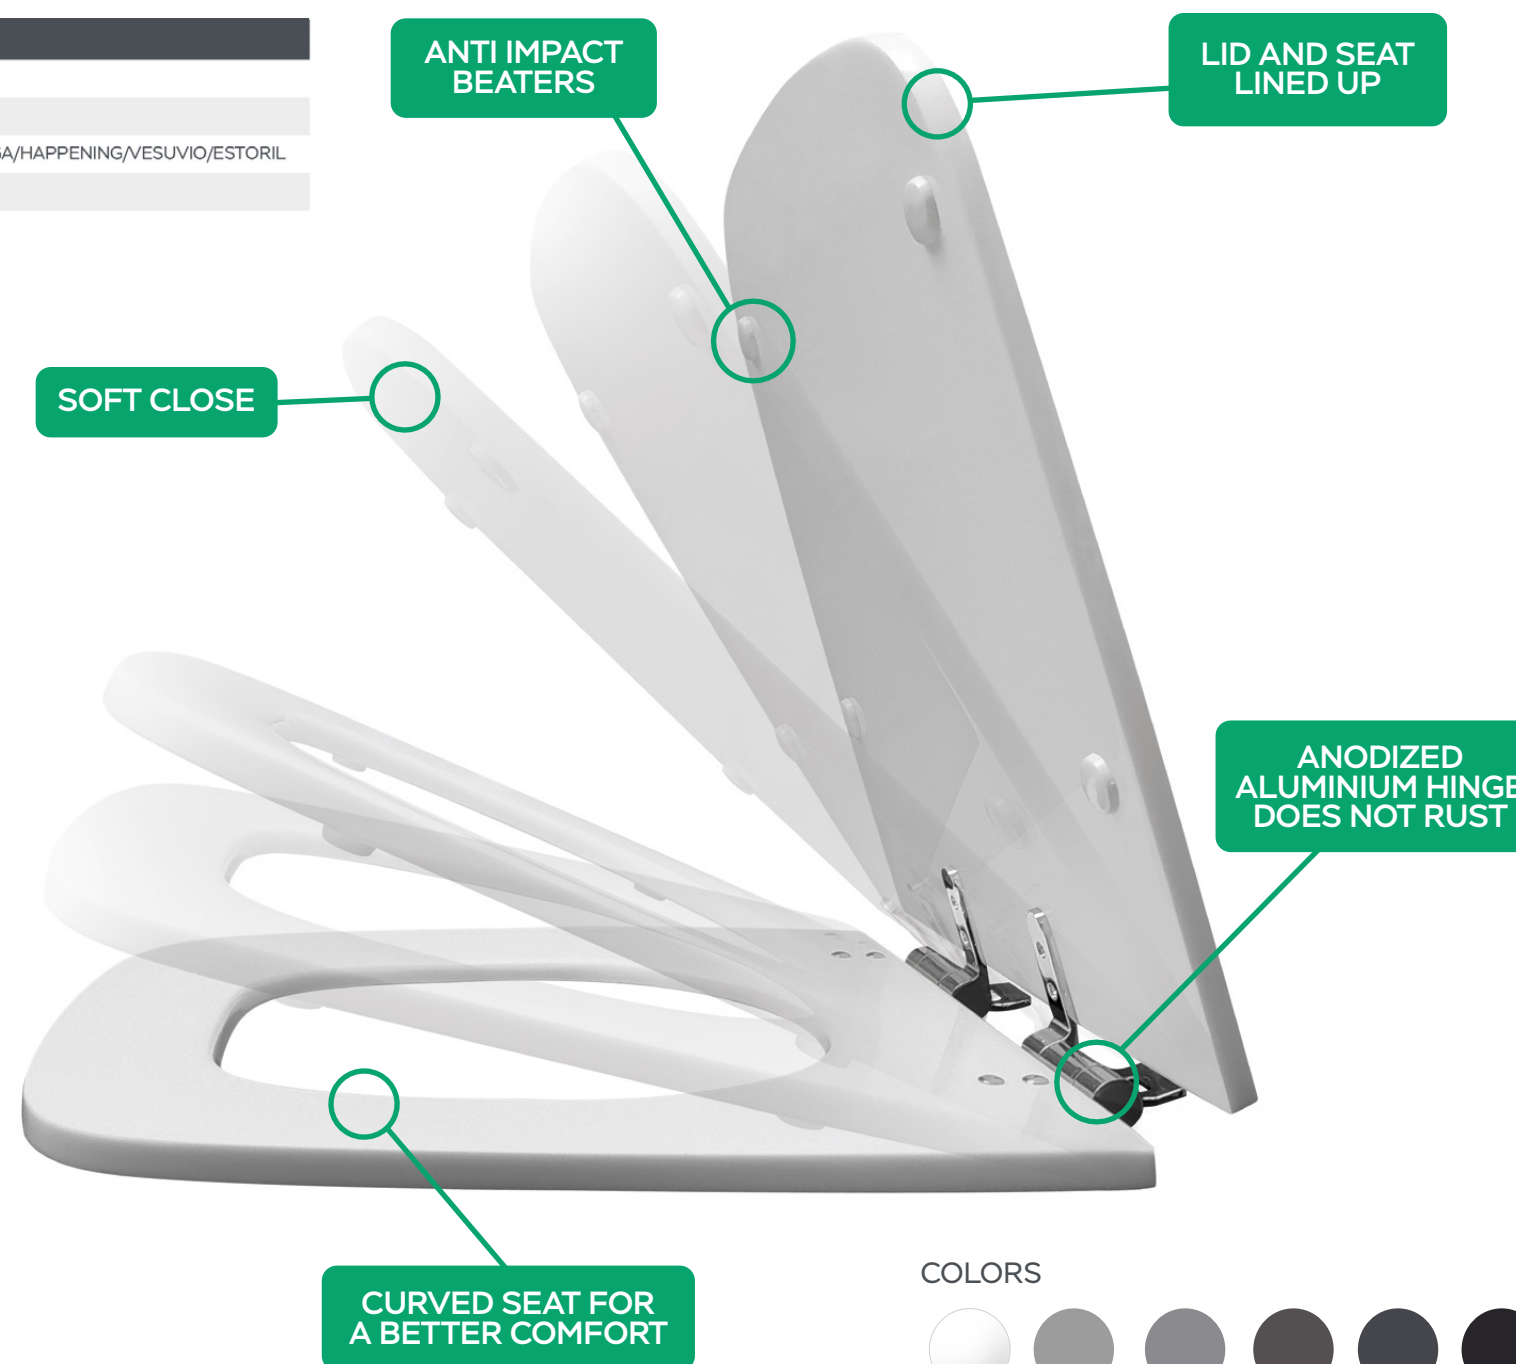

COLORS

Sicmol
THE BEST TOILET SEAT

CHARACTERISTICS

- MODERN DESIGN.
- EASY TO CLEAN.
- 100% WATERPROOF.
- HIGH GLOW.
- EASY INSTALLATION.
- INSTALLATION KIT.
- CHROME COVERS THAT HIDE THE SCREWS.

COMPOSITION

- TOILET SEAT: 100% POLYESTER AND PIGMENTED RESIN.
- CHROMED ZINC HINGE, DOES NOT RUST.

MASTER PACK

- 5 UNITS.