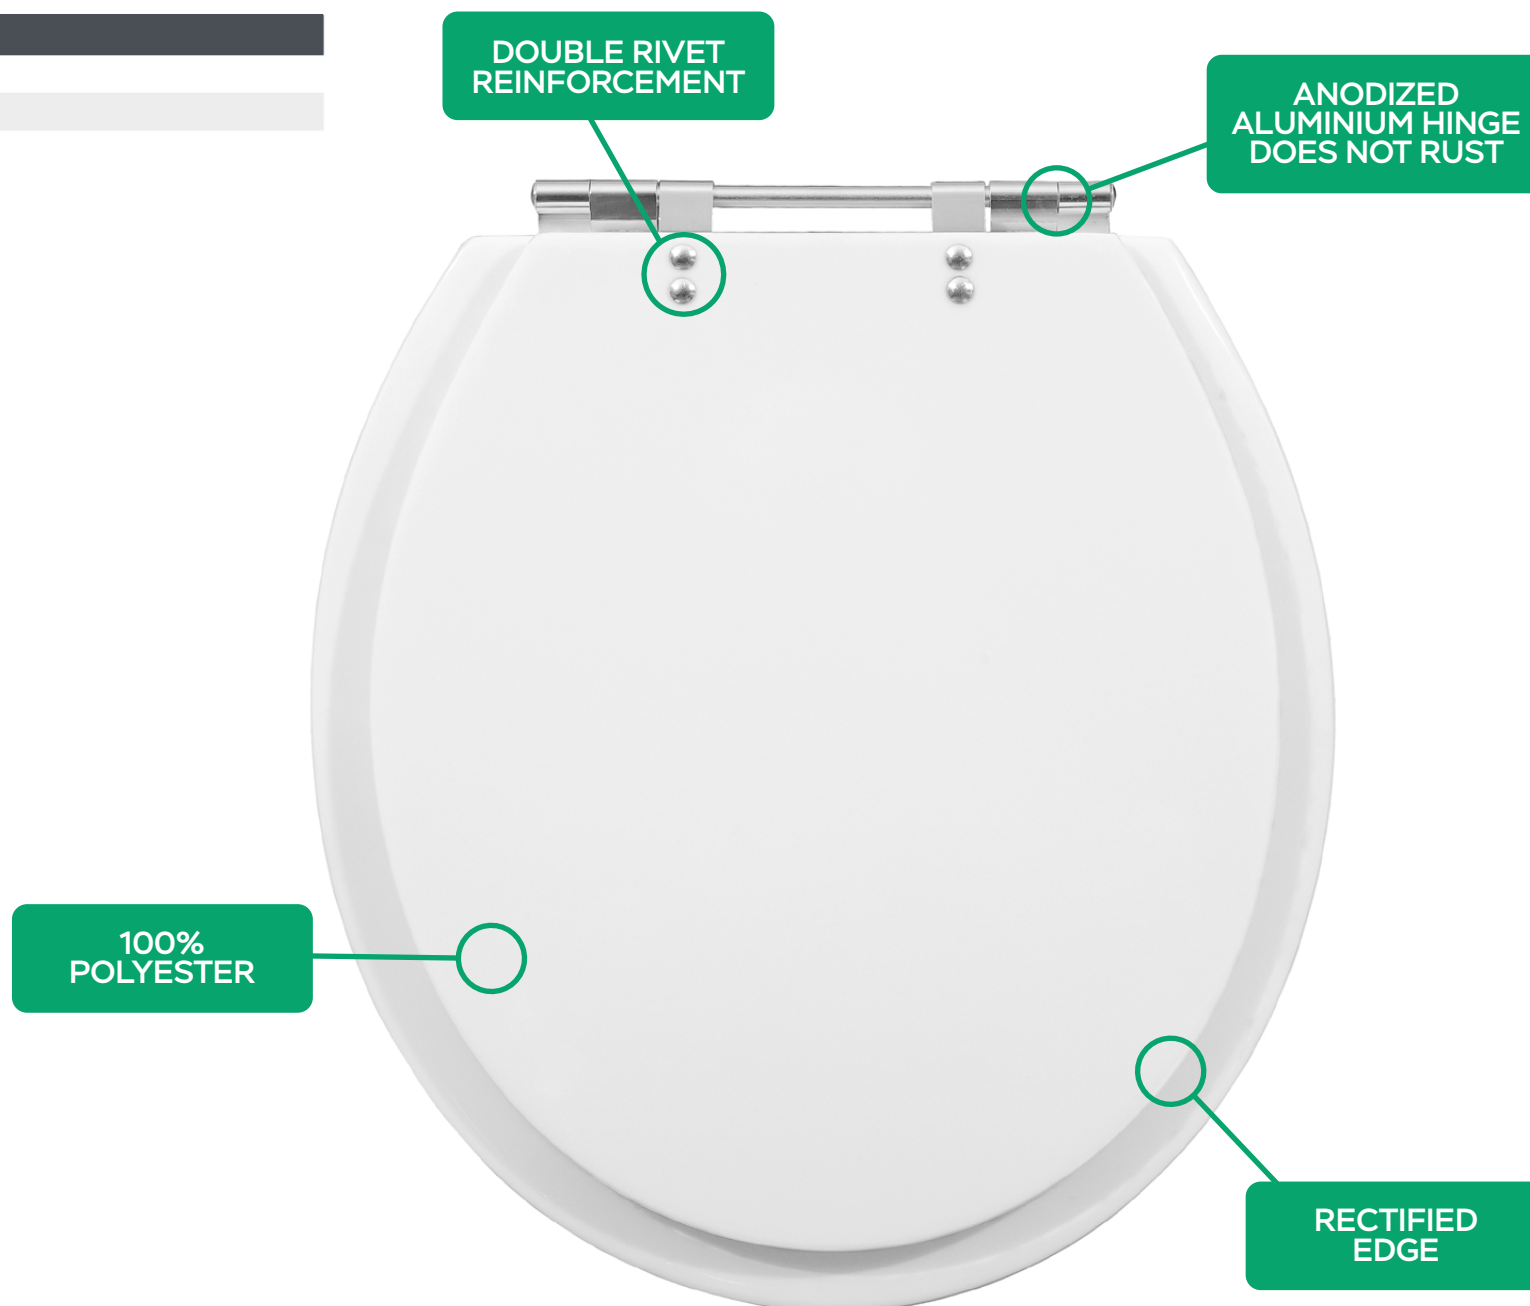

COMPOSITION

- TOILET SEAT: 100% POLYESTER AND PIGMENTED RESIN.
- CHROMED ZINC HINGE, DOES NOT RUST.

MASTER PACK

- 5 UNITS.

TOILET SEATS

POLYESTER

Sicmol
THE BEST TOILET SEAT

WITH COVER

POLYESTER SLIM

CODE	MODEL
25555	CONVENCIONAL
25561	RAVENA/TARGA/IZY/STUDIO
25564	SABATINI/DONA BEJA

UNIT PACK

MASTER PACK

AVAILABLE ONLY IN WHITE COLOR.

Sicmol

THE BEST TOILET SEAT

CHARACTERISTICS

- GREAT COST BENEFIT.
- EASY TO CLEAN.
- 100% WATERPROOF.
- HIGH GLOW.
- DOUBLE RIVET REINFORCEMENT.
- INSTALLATION KIT.
- EASY INSTALLATION.
- MODERN DESIGN.

COMPOSITION

- TOILET SEAT: 100% POLYESTER AND PIGMENTED RESIN.
- HINGE: ANODIZED ALUMINIUM.

Sicmol

THE BEST TOILET SEAT

CHARACTERISTICS

- HINGE FIXATION PERFORMED BEHIND THE COVER WHICH MAKES IT EVEN MORE DIFFICULT FOR WATER ENTRY.
- HIGH IMPERMEABILITY.
- HIGH GLOW .
- INSTALLATION KIT.
- EASY INSTALLATION.
- MODERN DESIGN.