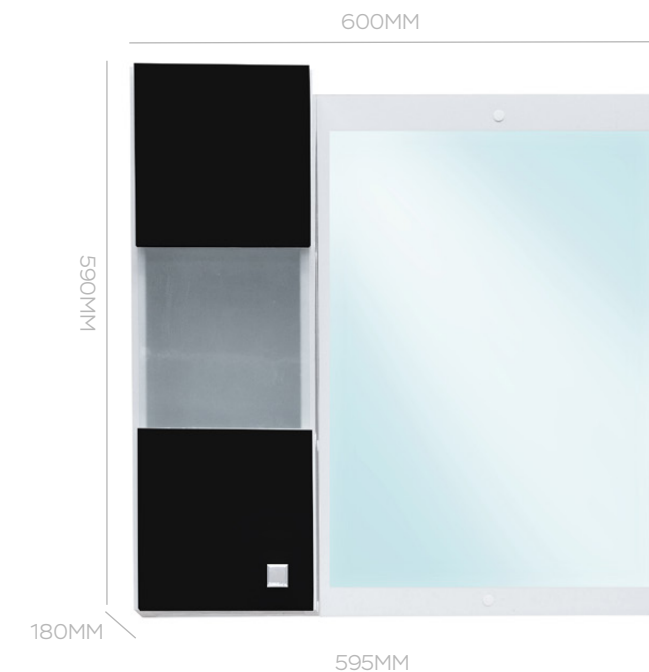

VETRO KIT

VETRO KIT
1 DOOR / 2 DRAWERS
COD. 24042

VANITY WITH WASHBASIN
1 DOOR / 2 DRAWERS
595X385X590MM

VANITY/MIRROR
600X180X590MM

VETRO KIT
2 DOORS
COD. 24043

VANITY WITH WASHBASIN
2 DOORS
595X385X590MM

VANITY/MIRROR
600X180X590MM

FINISHING

RAW MATERIAL: LACQUERED MDF/MDP WITH POLYURETHANE Y ULTRAVIOLET.
SINK: POLYESTER RESIN, GEL COAT AND MINERAL FILLER.