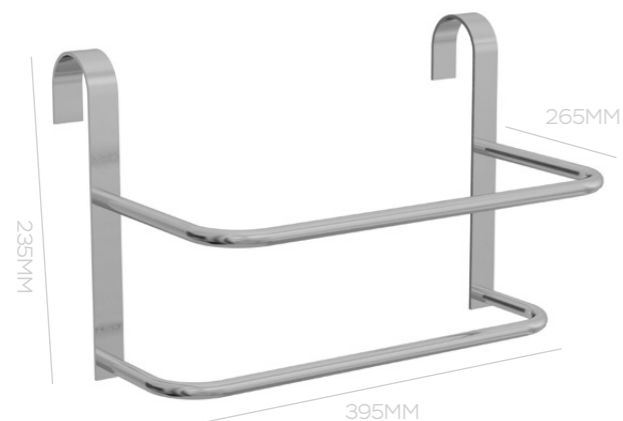

RAW MATERIAL: ALUMINIUM. DOES NOT RUST.

TOWEL RACK FOR BATHROOM BOX

4 HOOKS 1 BAR
395X265X235MM
COD. 25323

TOWEL RACK SUPPORT
4 HOOKS
395X225X180MM
COD. 25320

TOWEL RACK 2 BARS
395X265X235MM
COD. 25322

TOWEL RACK SUPPORT
5 HOOKS
600X225X180MM
COD. 25321