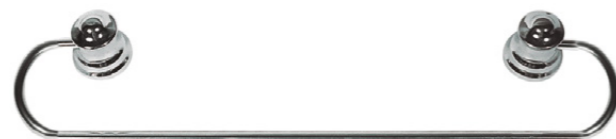

STYLO LINE

KIT STYLO 5 PIECES
COD. 1533

HOOK COD. 1544

SOAP DISH COD. 1550

PAPER HOLDER COD. 1553

TOWEL RING
COD. 1527

TOWEL RACK
COD. 1477

THIS ITEM
IS SOLD
SEPARATELY.
STRAIGHT SHELF
COD. 1539

RAW MATERIAL: CHROMED ABS/ANODIZED ALUMINIUM AND CRYSTAL
POLYESTIRENE. DOES NOT RUST.

PLUS LINE

HOOKS 2 PIECES
COD. 25318

KIT PLUS
6 PIECES COD. 19392
7 PIECES COD. 1478

HOOK
COD. 1490

SOAP DISH
COD. 1499

PAPER HOLDER
COD. 1500

TOWEL RING
COD. 1525

TOWEL RACK
COD. 1476

STRAIGHT SHELF
COD. 1488

THIS ITEM IS A PART
OF THE 7 PIECES KIT.

RAW MATERIAL: CHROMED ABS/ANODIZED ALUMINIUM AND CRYSTAL
POLYESTIRENE. DOES NOT RUST.

SICDECORE KIT