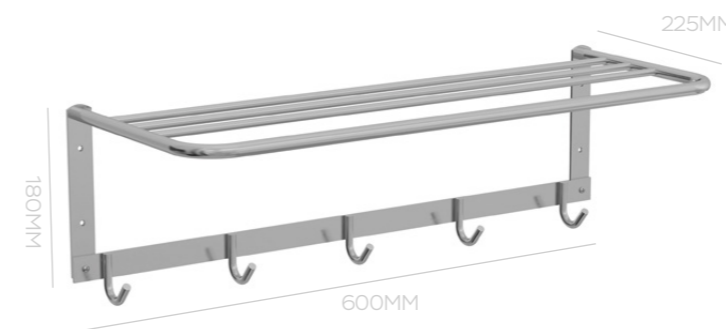

RAW MATERIAL: ALUMINIUM. DOES NOT RUST.

TOWEL RACK FOR BATHROOM BOX

4 HOOKS 1 BAR
395X265X235MM
COD. 25323

TOWEL RACK SUPPORT
4 HOOKS
395X225X180MM
COD. 25320

TOWEL RACK 2 BARS
395X265X235MM
COD. 25322

TOWEL RACK SUPPORT
5 HOOKS
600X225X180MM
COD. 25321