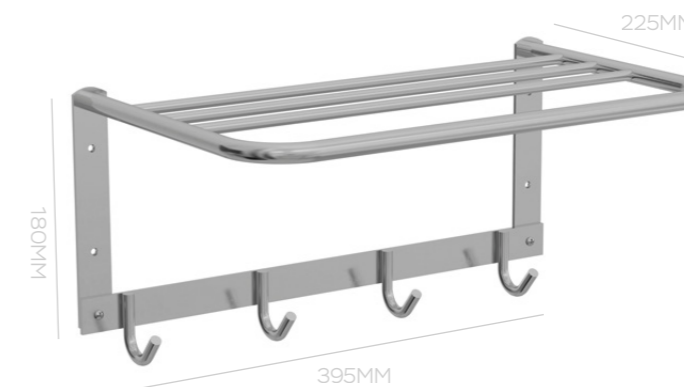

RAW MATERIAL: ALUMINIUM. DOES NOT RUST.

TOWEL RACK FOR BATHROOM BOX

4 HOOKS 1 BAR
395X265X235MM
COD. 25323

TOWEL RACK SUPPORT
4 HOOKS
395X225X180MM
COD. 25320

TOWEL RACK 2 BARS
395X265X235MM
COD. 25322

TOWEL RACK SUPPORT
5 HOOKS
600X225X180MM
COD. 25321