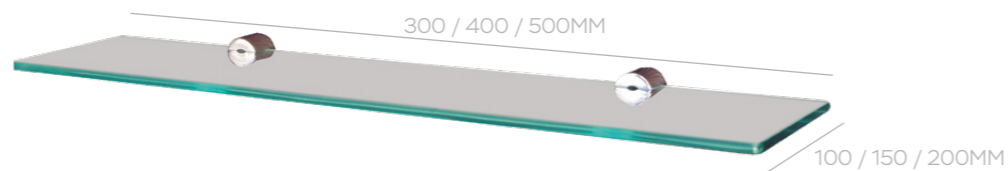

GLASS SHELF

CURVED GLASS SHOWER SHELF
150X150MM COD. 24112
200X200MM COD. 24202
250X250MM COD. 24203

STRAIGHT GLASS SHELF
300X100MM COD. 24196
300X150MM COD. 24200
300X200MM COD. 24521

400X100MM COD. 24197
400X150MM COD. 24201
400X200MM COD. 24522

500X100MM COD. 24198
500X150MM COD. 24519
500X200MM COD. 24523

THE SHELF SUPPORT IS 18 MM.

RAW MATERIAL: METAL + TEMPERED GLASS.

SHOWER SHELF

STRAIGHT BATH ORGANIZER
500X104X50MM
COD. 24111

CURVED BATH ORGANIZER
244X244X50MM
COD. 24113