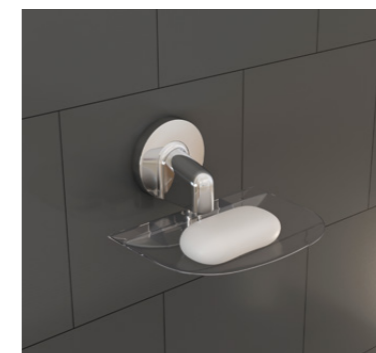

SLIM KIT

KIT SLIM 5 PIECES
COD. 24476

HOOK

SOAP DISH

PAPER HOLDER

TOWEL RING

TOWEL RACK

RAW MATERIAL: SOLID ALUMINIUM AND ABS FINISHED.
DOES NOT RUST.

STYLO LINE

KIT STYLO 5 PIECES
COD. 1533

HOOK COD. 1544

SOAP DISH COD. 1550

PAPER HOLDER COD. 1553

TOWEL RING
COD. 1527

TOWEL RACK
COD. 1477

THIS ITEM
IS SOLD
SEPARATELY.
STRAIGHT SHELF
COD. 1539