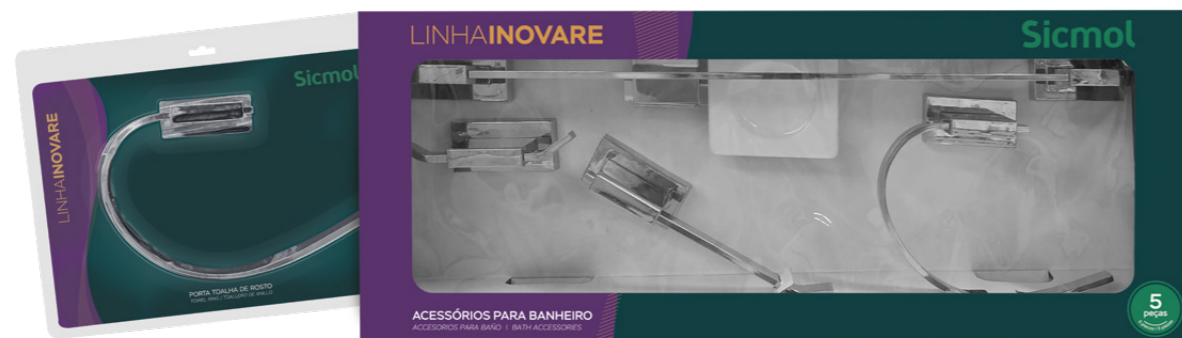

INOVARE LINE

KIT INOVARE 5 PIECES
COD. 22462

HOOK COD. 22478

SOAP DISH COD. 22480

PAPER HOLDER COD. 22479

TOWEL RING
COD. 22481

TOWEL RACK
COD. 22482

RAW MATERIAL: SOLID ALUMINIUM AND ABS FINISHED.
DOES NOT RUST.