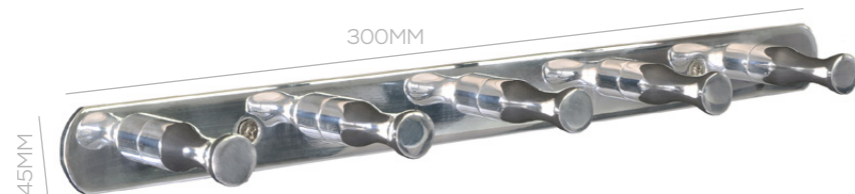

RAW MATERIAL: POLISHED ALUMINIUM + TEMPERED GLASS 6 MM.
DOES NOT RUST.

HOOKS

HOOKS 3 HANGERS
185X45MM
COD. 24494

HOOKS 5 HANGERS
300X45MM
COD. 24495

RAW MATERIAL: ALUMINIUM. DOES NOT RUST.

HOOKS 3 HANGERS
175X55X30MM
COD. 25686