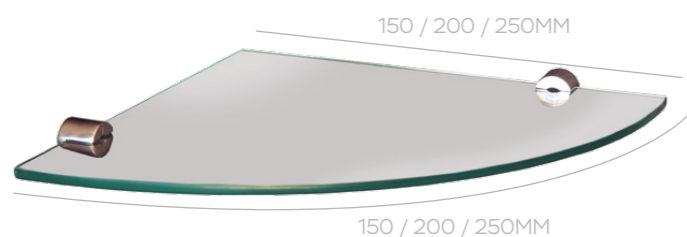

GLASS SHELF

CURVED GLASS SHOWER SHELF
150X150MM COD. 24112
200X200MM COD. 24202
250X250MM COD. 24203

STRAIGHT GLASS SHELF
300X100MM COD. 24196
300X150MM COD. 24200
300X200MM COD. 24521

400X100MM COD. 24197
400X150MM COD. 24201
400X200MM COD. 24522

500X100MM COD. 24198
500X150MM COD. 24519
500X200MM COD. 24523

THE SHELF SUPPORT IS 18 MM.

RAW MATERIAL: METAL + TEMPERED GLASS.

SHOWER SHELF

STRAIGHT BATH ORGANIZER
500X104X50MM
COD. 24111

CURVED BATH ORGANIZER
244X244X50MM
COD. 24113