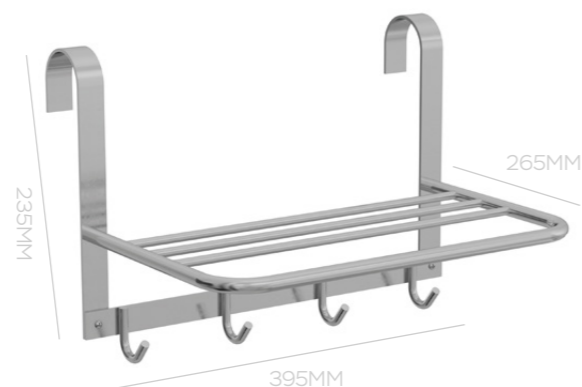

TOWEL RACK FOR BATHROOM BOX

4 HOOKS 1 BAR
395X265X235MM
COD. 25323