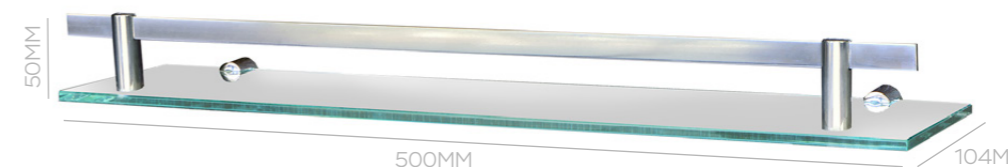

500X100MM COD. 24198
500X150MM COD. 24519
500X200MM COD. 24523

THE SHELF SUPPORT IS 18 MM.

RAW MATERIAL: METAL + TEMPERED GLASS.

SHOWER SHELF

STRAIGHT BATH ORGANIZER
500X104X50MM
COD. 24111

CURVED BATH ORGANIZER
244X244X50MM
COD. 24113