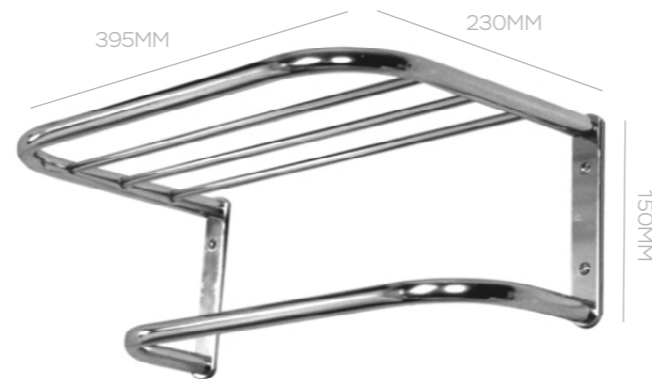

HOOKS 4 HANGERS
237X55X30MM
COD. 25687

HOOKS 6 HANGERS
355X55X30MM
COD. 25688

RAW MATERIAL: CHROMED ALUMINIUM. DOES NOT RUST.

TOWEL RACK WITH SUPPORT

TOWEL RACK MODEL 1
600X230X150MM
COD. 1380

TOWEL RACK MODEL 2
395X230X150MM
COD. 1381