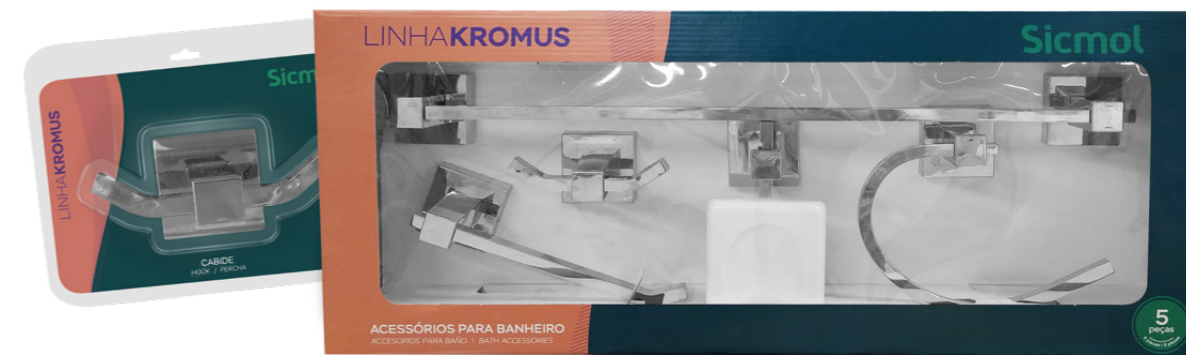

KROMUS LINE

KIT KROMUS 5 PIECES
COD. 22460