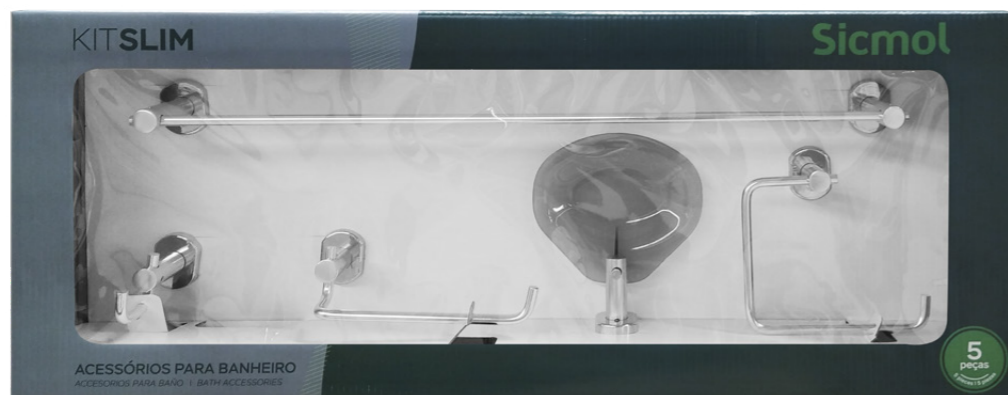

RAW MATERIAL: SOLID ALUMINIUM AND ABS FINISHED.
DOES NOT RUST.

KROMUS LINE

KIT KROMUS 5 PIECES
COD. 22460

HOOK COD. 22468

SOAP DISH COD. 22470

PAPER HOLDER COD. 22469

TOWEL RING
COD. 22471

TOWEL RACK
COD. 22472

SLIM KIT

KIT SLIM 5 PIECES
COD. 24476

HOOK

SOAP DISH

PAPER HOLDER

TOWEL RING

TOWEL RACK

RAW MATERIAL: SOLID ALUMINIUM AND ABS FINISHED.
DOES NOT RUST.