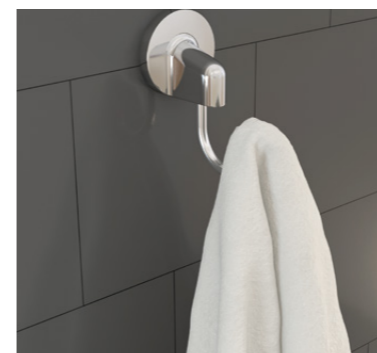

SLIM KIT

KIT SLIM 5 PIECES
COD. 24476

HOOK

SOAP DISH

PAPER HOLDER

TOWEL RING

TOWEL RACK

RAW MATERIAL: SOLID ALUMINIUM AND ABS FINISHED.
DOES NOT RUST.

STYLO LINE

KIT STYLO 5 PIECES
COD. 1533

HOOK COD. 1544

SOAP DISH COD. 1550

PAPER HOLDER COD. 1553

TOWEL RING
COD. 1527

TOWEL RACK
COD. 1477

THIS ITEM
IS SOLD
SEPARATELY.
STRAIGHT SHELF
COD. 1539