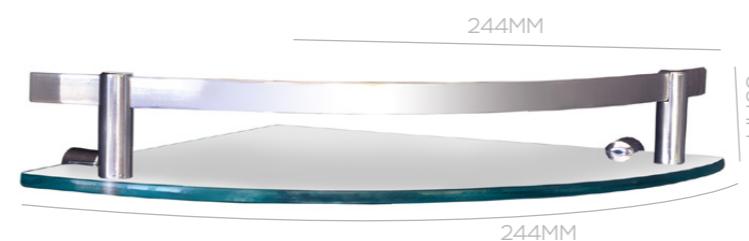

500X100MM COD. 24198
500X150MM COD. 24519
500X200MM COD. 24523

THE SHELF SUPPORT IS 18 MM.

RAW MATERIAL: METAL + TEMPERED GLASS.

SHOWER SHELF

STRAIGHT BATH ORGANIZER
500X104X50MM
COD. 24111

CURVED BATH ORGANIZER
244X244X50MM
COD. 24113